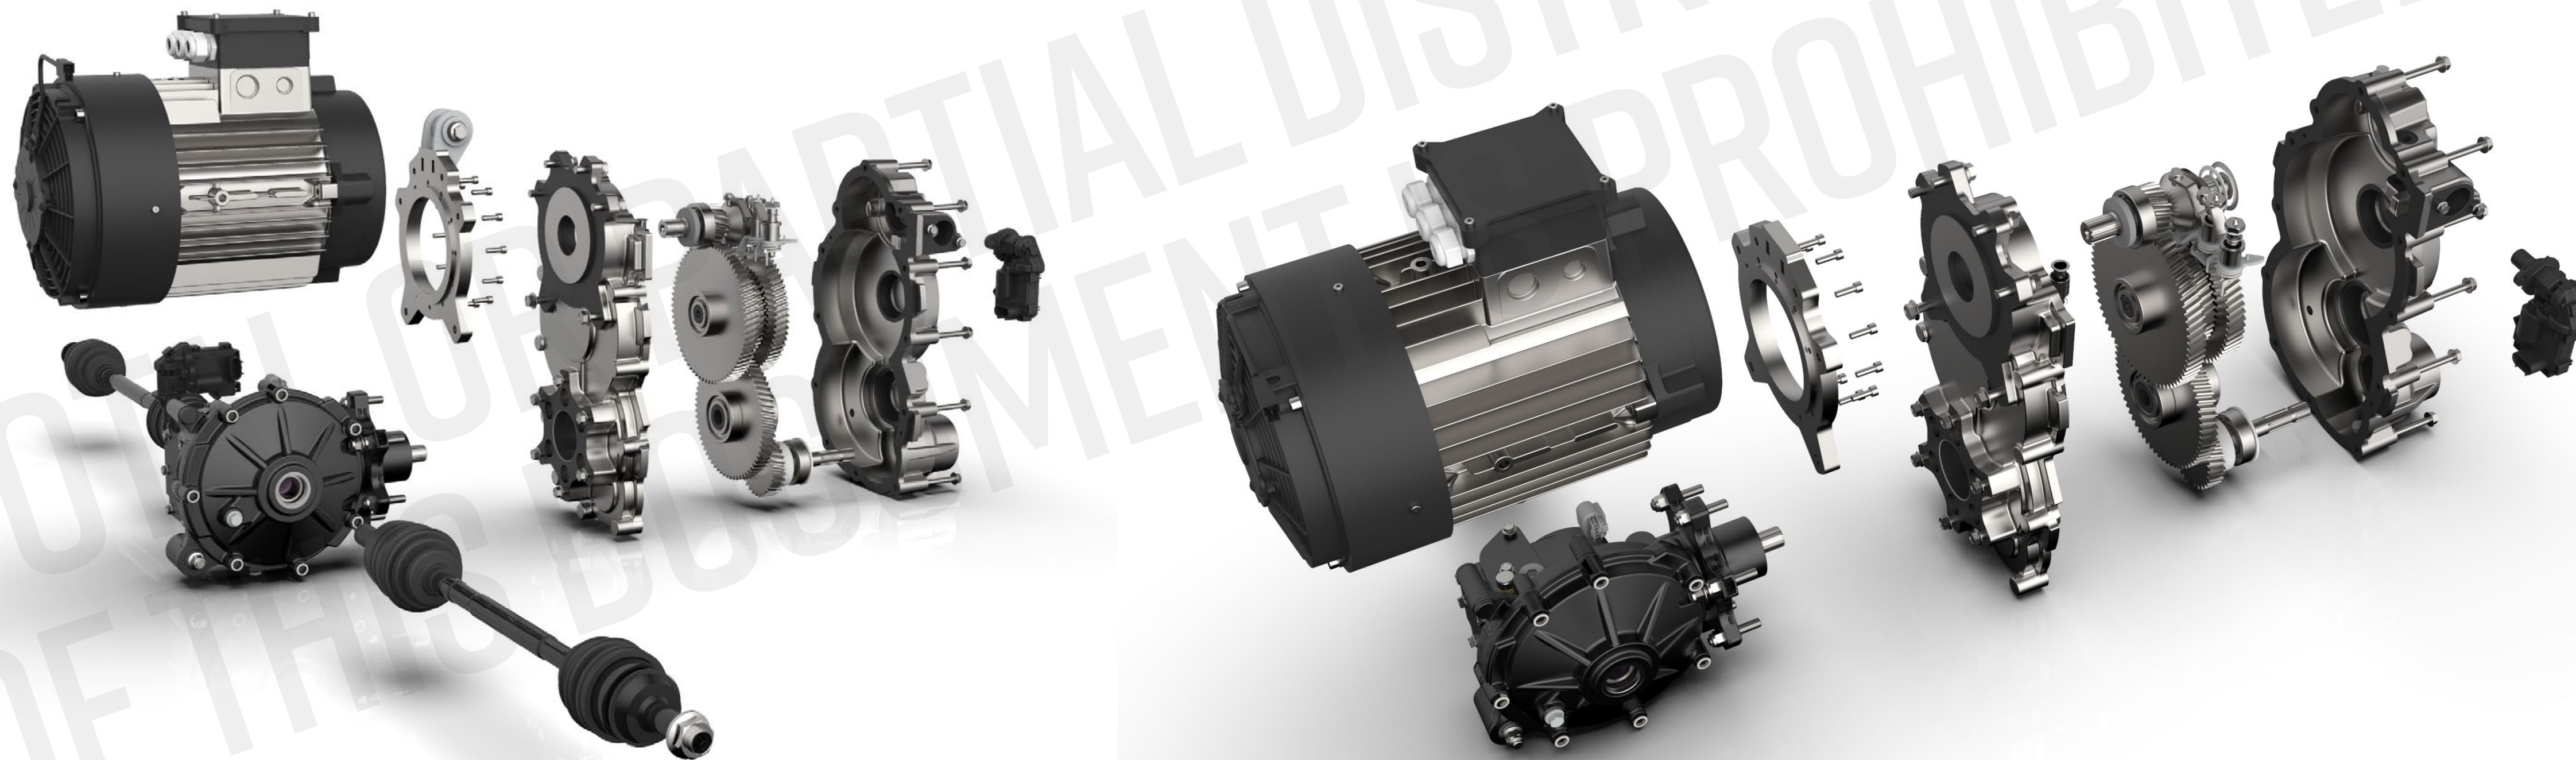

EX4

TERRAIN

Electric

EX4

MAIN SPECIFICATIONS

CORVUS TERRAIN EX4

BATTERY ION-LITIO 15 KWH

ENGINE POWER NOMINAL 13 KW / 17,43 HP
ENGINE POWER PEAK 28 KW / 37,5 HP

TORQUE 150 NM

BATTERY CHARGING CAPACITY 2,4 KW (AC)

DRIVING MODE / ESTIMATED RANGE:

RANGE 100 KM (DEPENDING ON USE)

POWER (DEPENDING ON USE)

EX4

MAIN SPECIFICATIONS

CORVUS TERRAIN EX4

EQUIPMENT

CORVUS TERRAIN EX4

BASE

-  4x4/4x2 system
-  Rear diff. lock
-  Cargo bed
-  Skid plate
-  BASIC roof
-  Adjustable seats
-  2 point safety belt
-  Front hitch receiver
-  Tow ball
-  Adjustable suspension
-  Bottle storage

NEW SPEEDOMETER

CORVUS
TERRAIN EX4

 **EX4**

CHASSIS

EX4

POWER TRAIN

**WORK DIFFERENT.
DO EFFICIENTLY.**

EX4